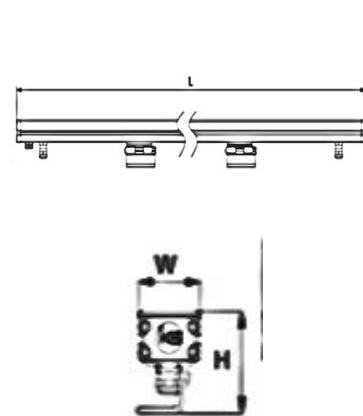

Project Photo

Model Number	Product	Nominal Power (W)	# of LEDs	Flux @ 5000K (lm)	Weight(KG)	Dimensions (mm)
WW1K1018	DC24V 2000-6500K R.G.B.Y /RGB	18	18	1,800	1.40	L1000 x W37 x H52
WW1K1024		24	24	2,400	1.40	L1000 x W37 x H52
WW1K1036		36	36	3,600	1.40	L1000 x W37 x H52
WW1KA024		48	24	4,800	1.40	L1000 x W37 x H52
WW1KA030		54	30	5,400	1.40	L1000 x W37 x H52
WW1KA032	DC24V RGBW	54	32	-	1.40	L1000 x W37 x H52
WW1K1018	AC120-240V 2000-6500K R.G.B.Y	18	18	1,800	1.40	L1000 x W37 x H52
WW1K1024		24	24	2,400	1.40	L1000 x W37 x H52
WW1K1036		36	36	3,600	1.40	L1000 x W37 x H52
WW1KA024		48	24	4,800	1.40	L1000 x W37 x H52

Product Dimension

Photometric