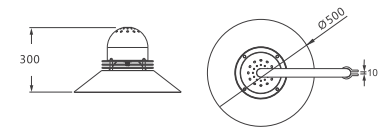

## Ordering Information

Name	Model	Power (W)	Q'ty of LEDs	Flux (lm)	Input Voltage	CCT/Color	Control System	Dimension (mm)
Chalet	PL1F1012	15	12	1,500	AC220-240V AC120-277V	4,000K (Options: 3,000K and 5,000K)	Without	Φ500×H300
	PL1F1024	30	24	3,000				
	PL1F1036	45	36	4,500				
	PL1F1048	60	48	6,000				
	PL1F1060	75	60	7,500				