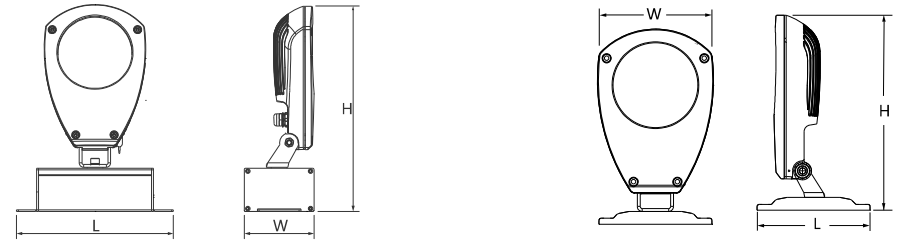

Dimensional Drawings